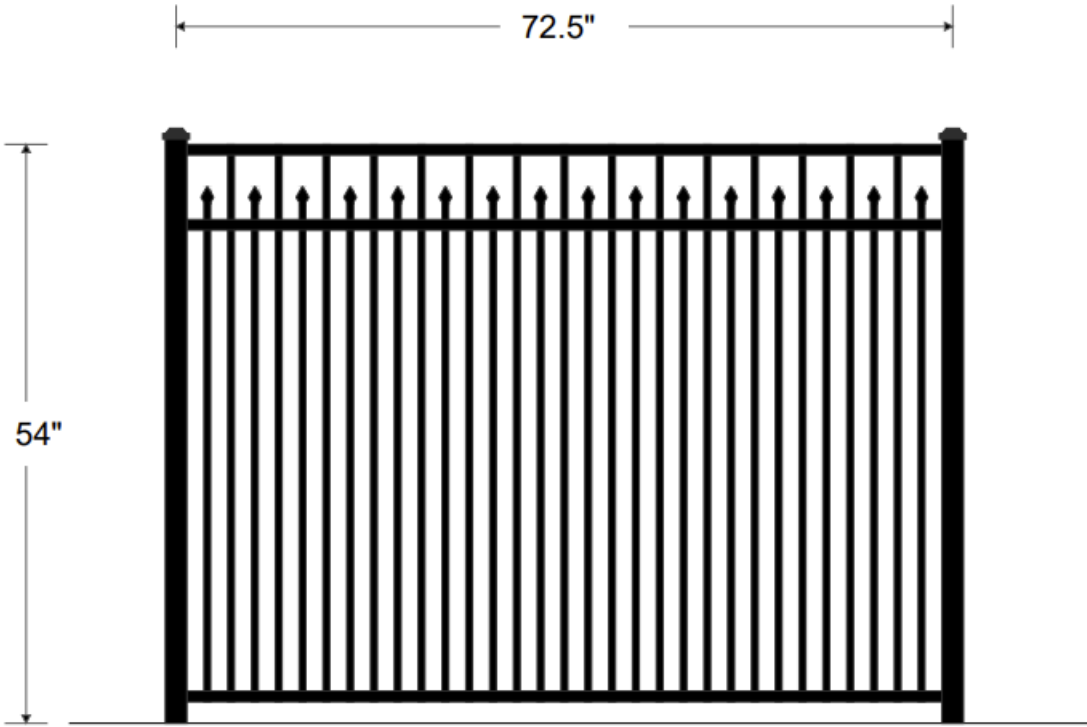

Available Section Widths: 6'

Color Options: Black/Bronze

Posts: 2" sq.

IN STOCK

4' HIGH TRISTAN DOUBLE PICKET

Specifications:

2" X 2" X 72" w/ Flat Cap

1" Top Rail, Middle Rail & Bottom Rail

5/8" Picket in an alternating pattern with 5/8" Pressed Spear Picket. There is a 1.625" space between each picket.

The Line Post Spacing is 72-1/2" O.C.

HOLE PUNCH = 1 - 8 - 43

R&S FENCE & RAILING SUPPLY
 940 YORK ROAD
 DILLSBURG, PA 17019
 717-502-0942

AS4872TRI [COLOR] -DP

4' High Tristan Double Picket

Drawn: JR 10/16/2024
 File: 48X6 Tristan Double Picket

54" HIGH TRISTAN DOUBLE PICKET STYLE

Specifications:

Post: 2" X 2" X 84" w/ Flat Cap.

1" Top Rail, Middle Rail & Bottom Rail

5/8" Picket in an alternating pattern with 5/8" Pressed Spear Picket. There is a 1.625" space between each picket.

The Line Post Spacing is 72-1/2" O.C.

R&S FENCE & RAILING SUPPLY
 940 YORK ROAD
 DILLSBURG, PA 17019
 717-502-0942