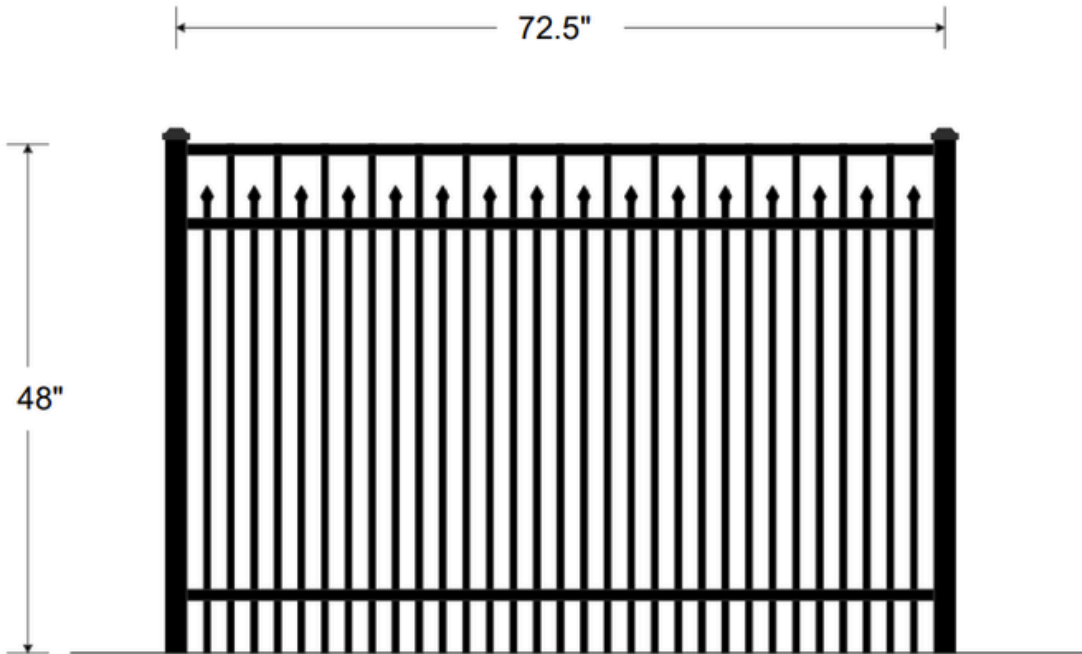

Price: \$\$\$

R&S
FENCE & RAILING SUPPLY

Tristan Double Picket

R&S ALUMINUM FENCE

Display Height: 48" High

Available Section Widths: 6'

Color Options: Black/Bronze

Picket Space: 1.625"

Posts: 2" sq.

IN STOCK

Price: \$\$\$

R&S
FENCE & RAILING SUPPLY

Tristan Double Picket

R&S ALUMINUM FENCE

Display Height: 54" High

Picket Space: 1.625"

Available Section Widths: 6'

Color Options: Black/Bronze

Posts: 2" sq.

IN STOCK

4' HIGH TRISTAN DOUBLE PICKET

Specifications:

2" X 2" X 72" w/ Flat Cap

1" Top Rail, Middle Rail & Bottom Rail

5/8" Picket in an alternating pattern with 5/8" Pressed Spear Picket. There is a 1.625" space between each picket.

The Line Post Spacing is 72-1/2" O.C.

HOLE PUNCH = 1 - 8 - 43

R&S FENCE & RAILING SUPPLY
 940 YORK ROAD
 DILLSBURG, PA 17019
 717-502-0942