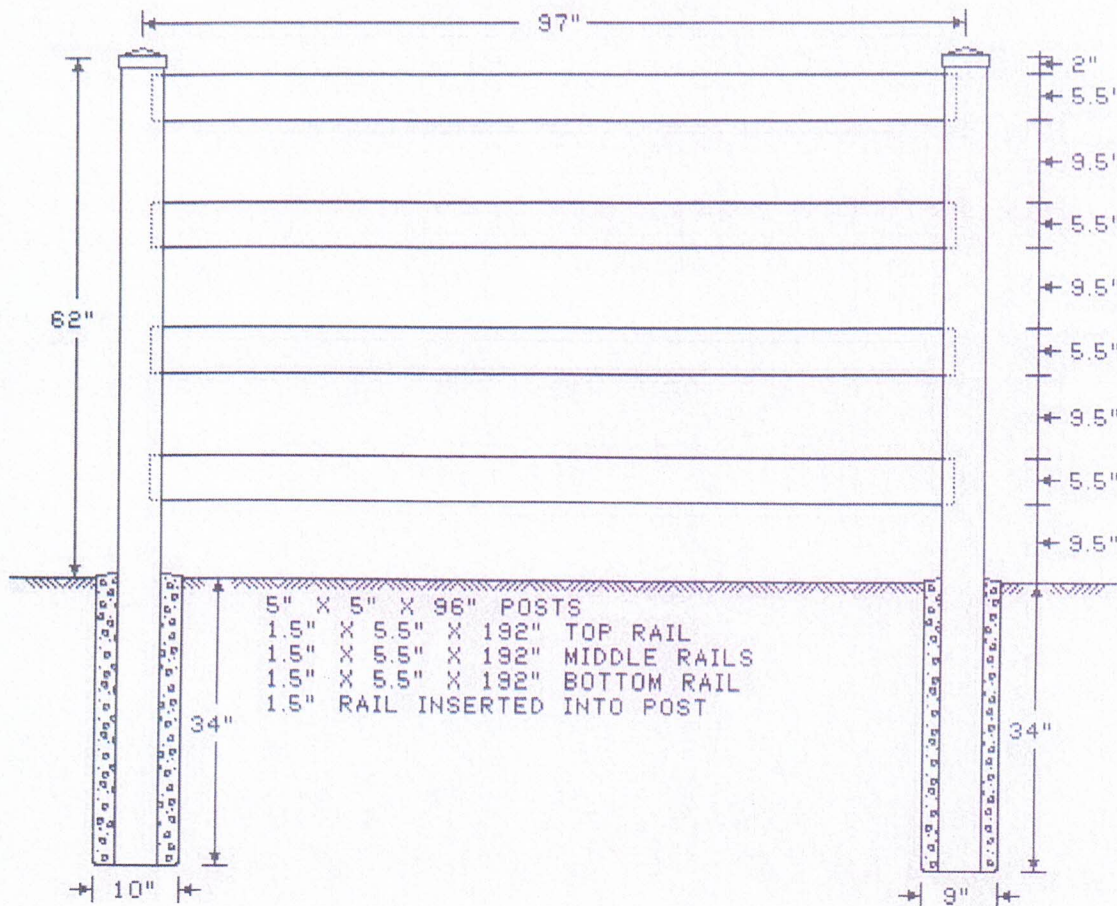

R&S FENCE CO.  
 210 NORTH 2ND STREET  
 Dillsburg, PA 17019  
 717-502-0942

4' 3-Rail

DRAWN BY: 09/13/17

SCALE:

PAGE:

REVISED: 09/13/17

FILE:

1 of 1

R&S FENCE CO.  
 210 NORTH 2ND STREET  
 DILLSBURG, PA 17019  
 717-502-0942

5' 4-Rail

DRAWN BY: 09/13/17

SCALE:

PAGE:

REVISED: 09/13/17

FILE:

1 of 1