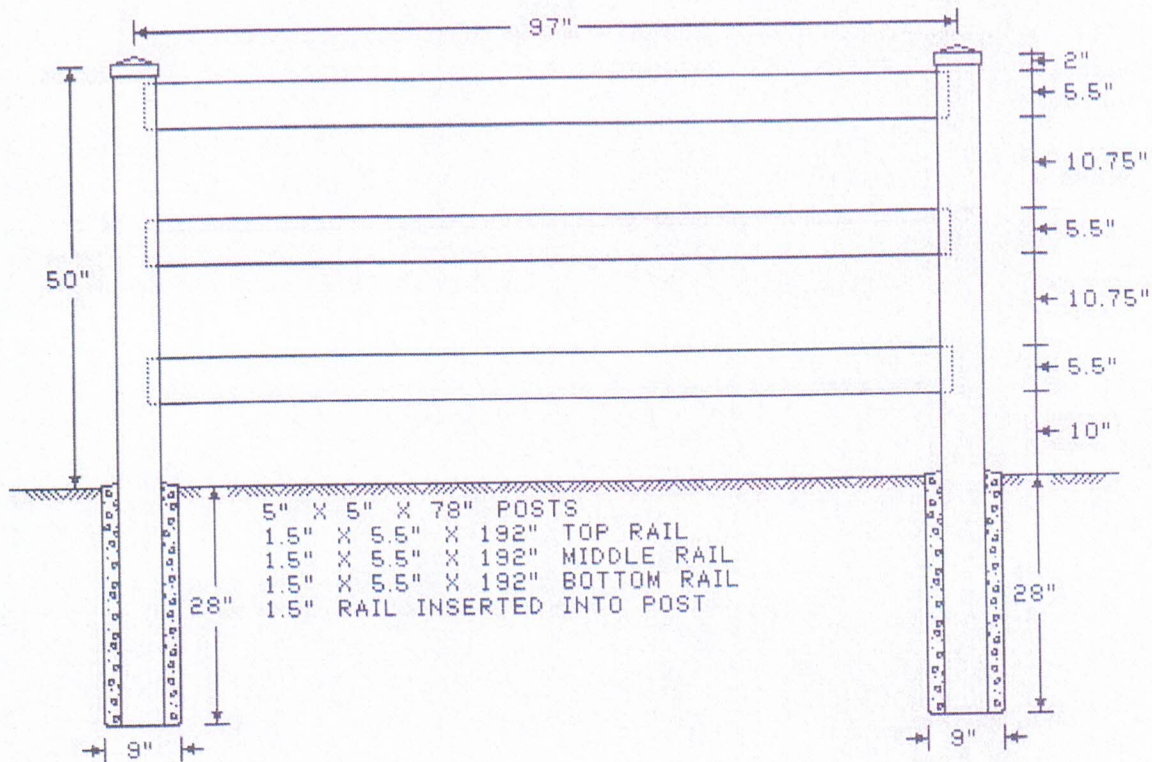

R&S FENCE CO.  
 210 NORTH 2ND STREET  
 Dillsburg, PA 17019  
 717-502-0942

3' 2 - Rail

DRAWN BY: 09/13/17

SCALE:

PAGE:

REVISED: 09/13/17

FILE:

1 of 1

R&S FENCE CO.  
 210 NORTH 2ND STREET  
 Dillsburg, PA 17019  
 717-502-0942

4' 3-Rail

DRAWN BY: 09/13/17

SCALE:

PAGE:

REVISED: 09/13/17

FILE:

1 of 1