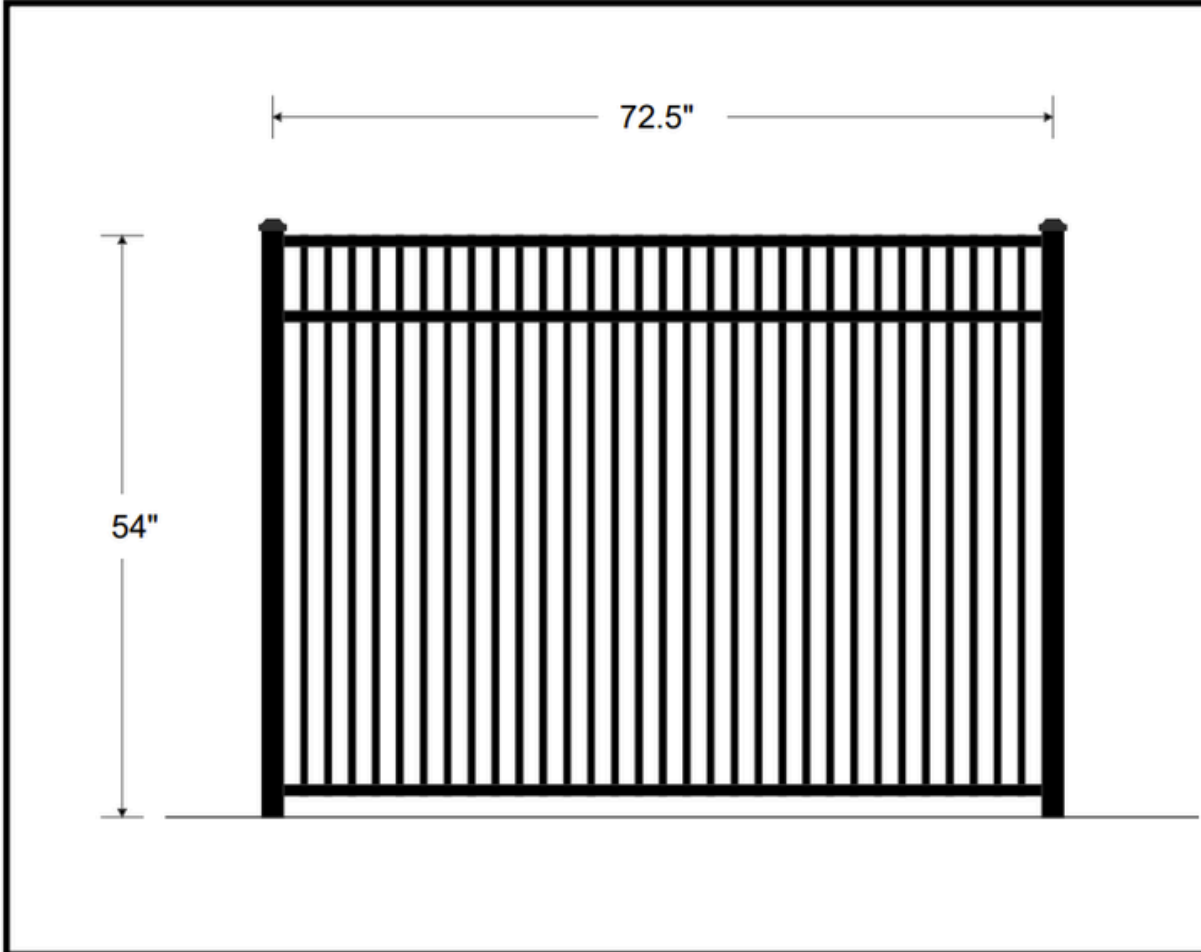

Posts: 2" sq.

IN STOCK

Price: \$\$\$

R&S
FENCE & RAILING SUPPLY

Montego Double Picket

R&S ALUMINUM FENCE

Display Height: 54" High

Available Section Widths: 6'

Color Options: Black/Bronze

Picket Space: 1.625"

Posts: 2" sq.

IN STOCK

4" HIGH MONTEGO DOUBLE PICKET

Specifications:

2" X 2" X 72" W/ FLAT CAP

1" Top Rail, Middle Rail & Bottom Rail

5" Thru Picket Bottom Rail

5/8" Picket. There is 1.625" Space between each Picket.

The Line post spacing is 72-1/2" O.C.

HOLE PUNCH = 1 - 8 - 43

R&S FENCE & RAILING SUPPLY
 940 YORK ROAD
 DILLSBURG, PA 17019
 717-502-0942

AS4872MON [COLOR] -DP

48" Ornamental Line of Fence

Drawn: Jr 10/21/2024
 File: 48X6 MontegoDouble Picket

54" HIGH MONTEGO DOUBLE PICKET

Specifications:
 Post: 2" X 2" X 84" w/ Flat Cap.
 1" Top Rail, Middle Rail & Bottom Rail
 5/8" Picket. There is a 1.625" space between each picket.
 The Line Post Spacing is 72-1/2" O.C.
 HOLE PUNCH 1 - 8 - 54