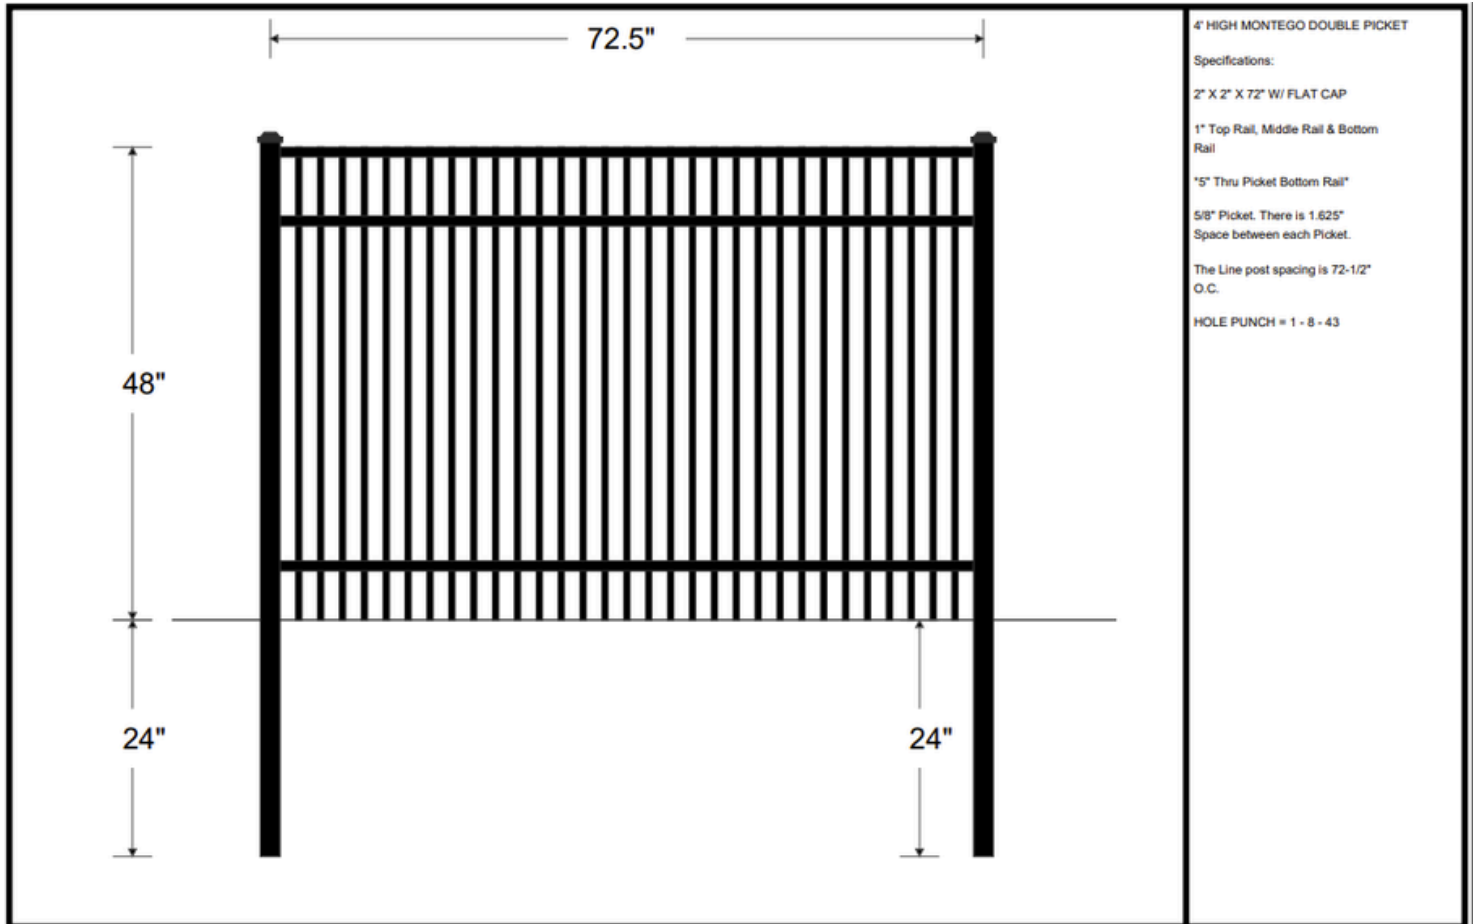

Price: \$\$\$

R&S
FENCE & RAILING SUPPLY

Montego Double Picket

R&S ALUMINUM FENCE

Display Height: 48" High

Available Section Widths: 6'

Color Options: Black/Bronze

Picket Space: 1.625"

Posts: 2" sq.

IN STOCK

Price: \$\$\$

R&S
FENCE & RAILING SUPPLY

Montego Double Picket

R&S ALUMINUM FENCE

Display Height: 54" High

Available Section Widths: 6'

Color Options: Black/Bronze

Picket Space: 1.625"

Posts: 2" sq.

IN STOCK

4" HIGH MONTEGO DOUBLE PICKET

Specifications:

2" X 2" X 72" W/ FLAT CAP

1" Top Rail, Middle Rail & Bottom Rail

5" Thru Picket Bottom Rail

5/8" Picket. There is 1.625" Space between each Picket.

The Line post spacing is 72-1/2" O.C.

HOLE PUNCH = 1 - 8 - 43

R&S FENCE & RAILING SUPPLY
 940 YORK ROAD
 DILLSBURG, PA 17019
 717-502-0942