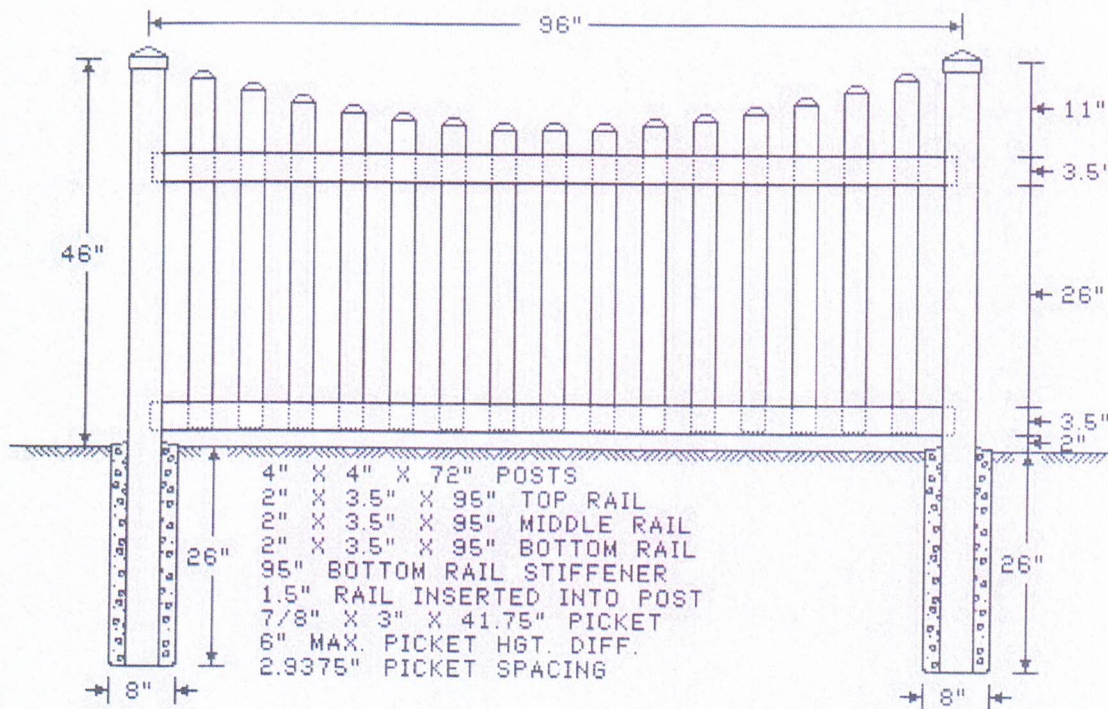

R&S FENCE CO.
210 NORTH 2ND STREET
DILLSBURG, PA 17019
717-502-0942

3'6" Hanover Concave w/ Dog-ear Picket Caps

DRAWN BY: 09/14/17

SCALE:

PAGE:

REVISED: 09/14/17

FILE:

1 of 1