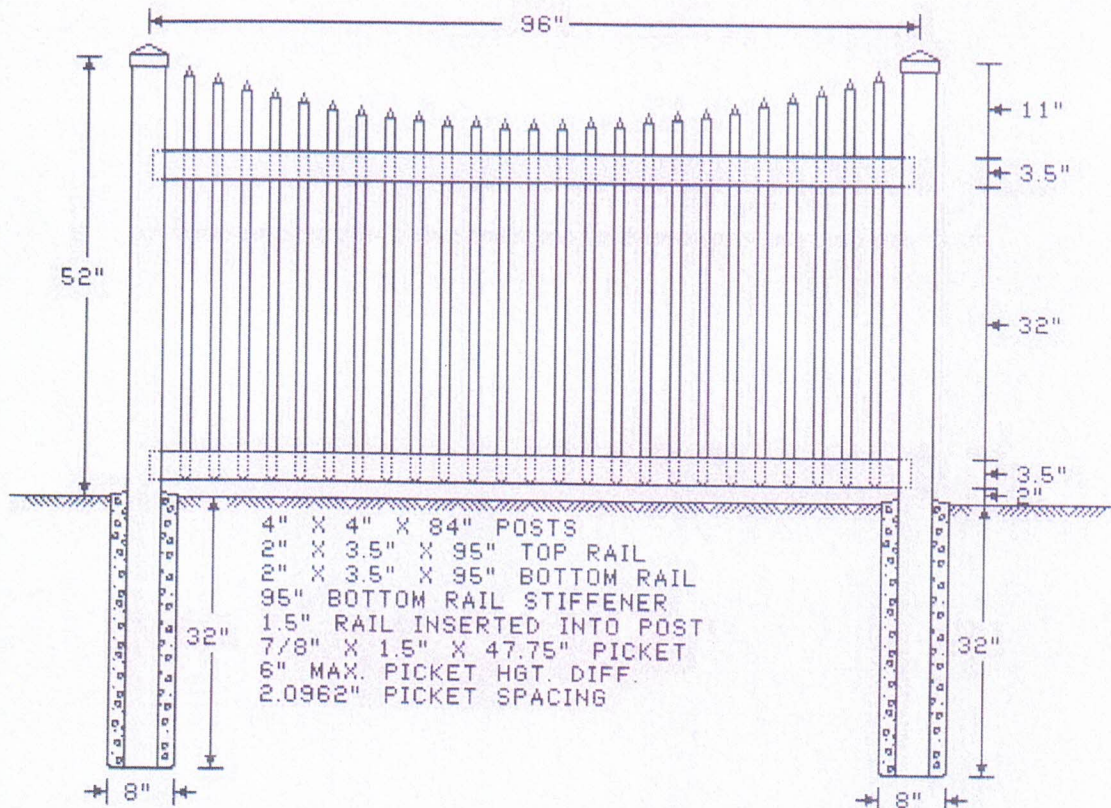

R&S FENCE CO.
210 NORTH 2ND STREET
DILLSBURG, PA 17019
717-502-0942

4' Dover Concave

DRAWN BY: 09/12/17

SCALE:

PAGE:

REVISED: 09/12/17

FILE:

1 of 1