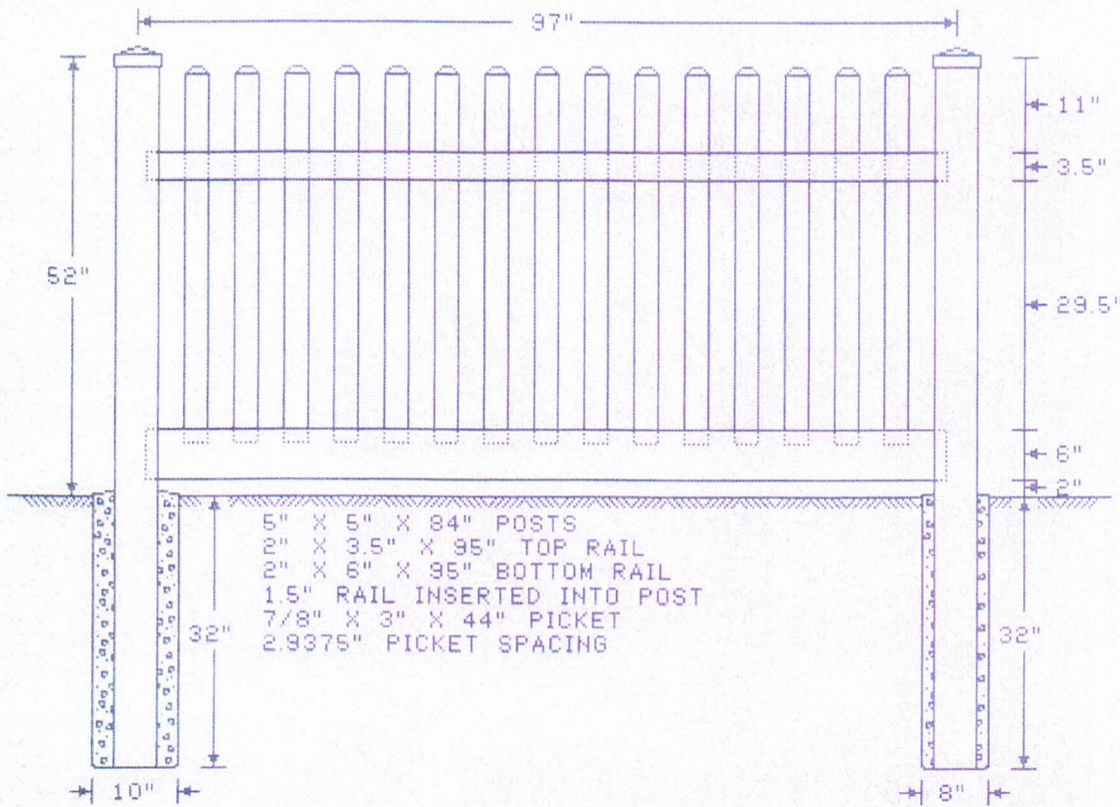

R&S FENCE CO.
210 NORTH 2ND STREET
DILLSBURG, PA 17019
717-502-0942

4' Hanover (Oversize) White Straight

DRAWN BY: 09/23/19	SCALE:	PAGE:
REVISED: 09/23/19	FILE:	1 of 1