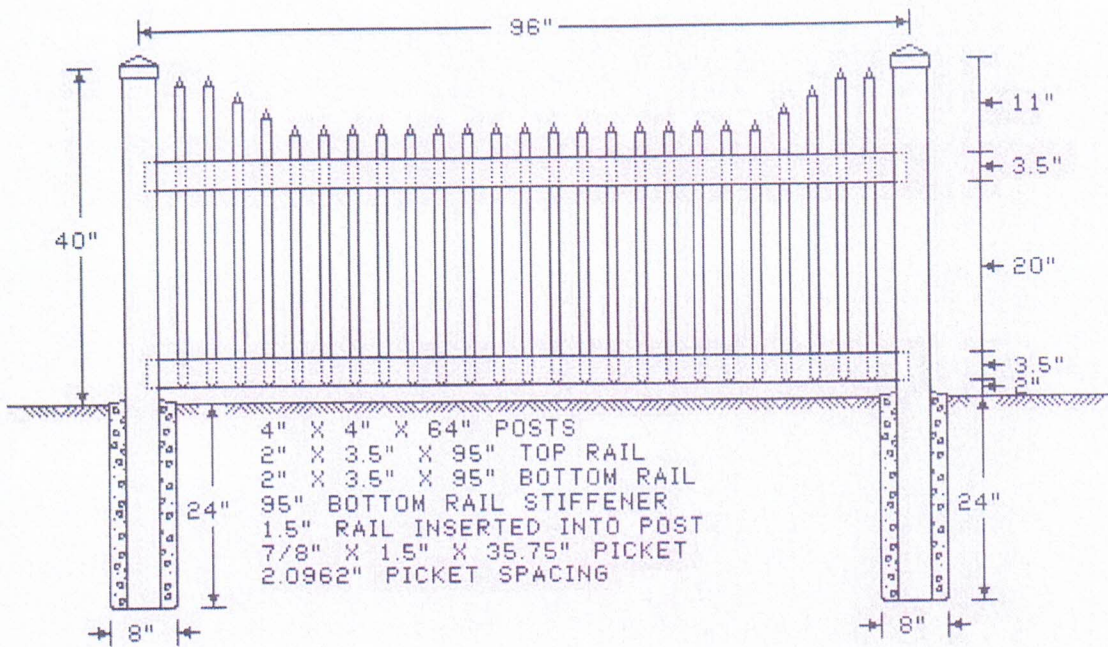

R&S FENCE CO.
210 NORTH 2ND STREET
DILLSBURG, PA 17019
717-502-0942

3' Dover Estate

DRAWN BY: 09/11/17

SCALE:

PAGE:

REVISED: 09/11/17

FILE:

1 of 1