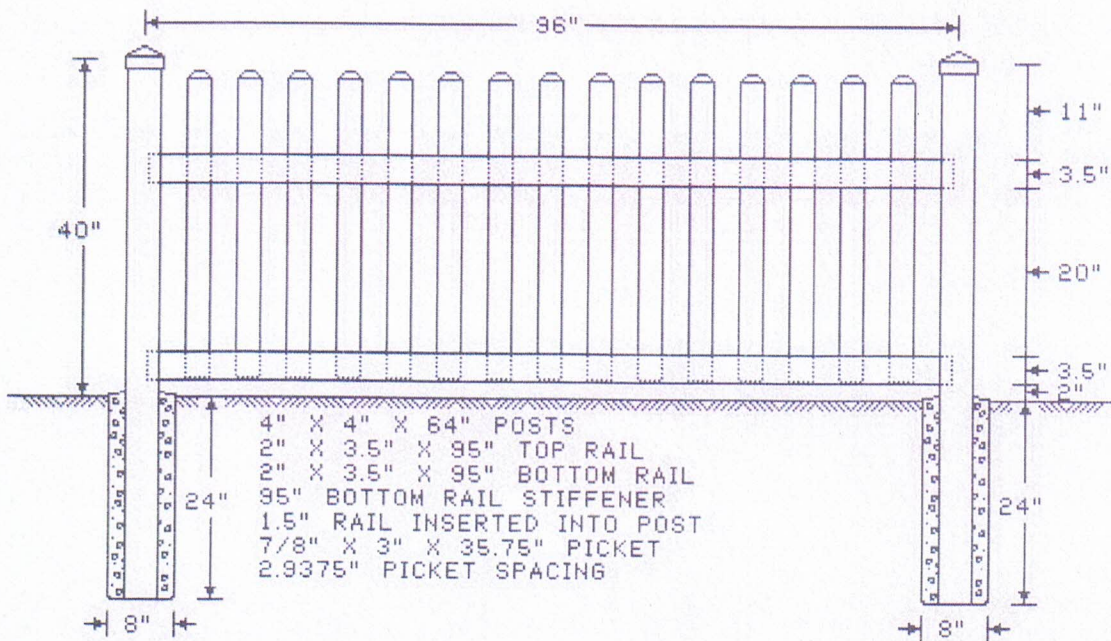

R&S FENCE CO.
210 NORTH 2ND STREET
DILLSBURG, PA 17019
717-502-0942

3' Hanover Straight

DRAWN BY: 09/13/17	SCALE:	PAGE:
REVISED: 09/13/17	FILE:	1 of 1