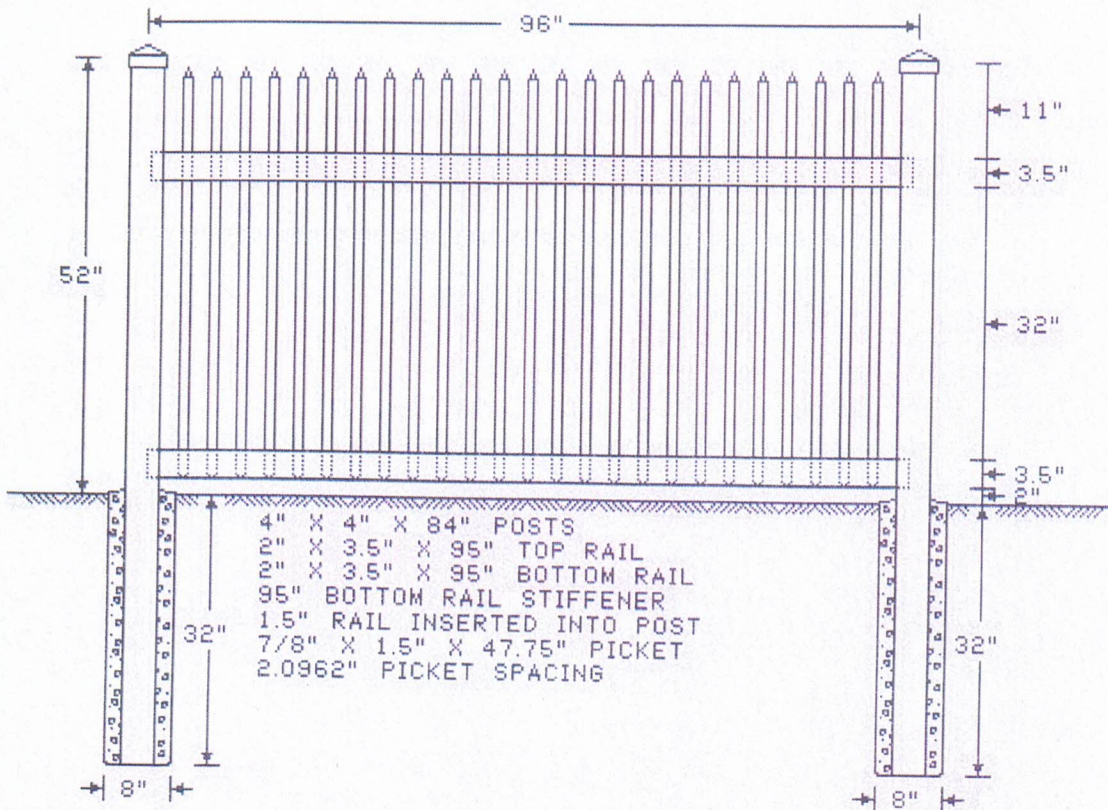

R&S FENCE CO.
 210 NORTH 2ND STREET
 Dillsburg, PA 17019
 717-502-0942

3' Dover Straight

DRAWN BY: 09/14/17

SCALE:

PAGE:

REVISED: 09/14/17

FILE:

1 of 1