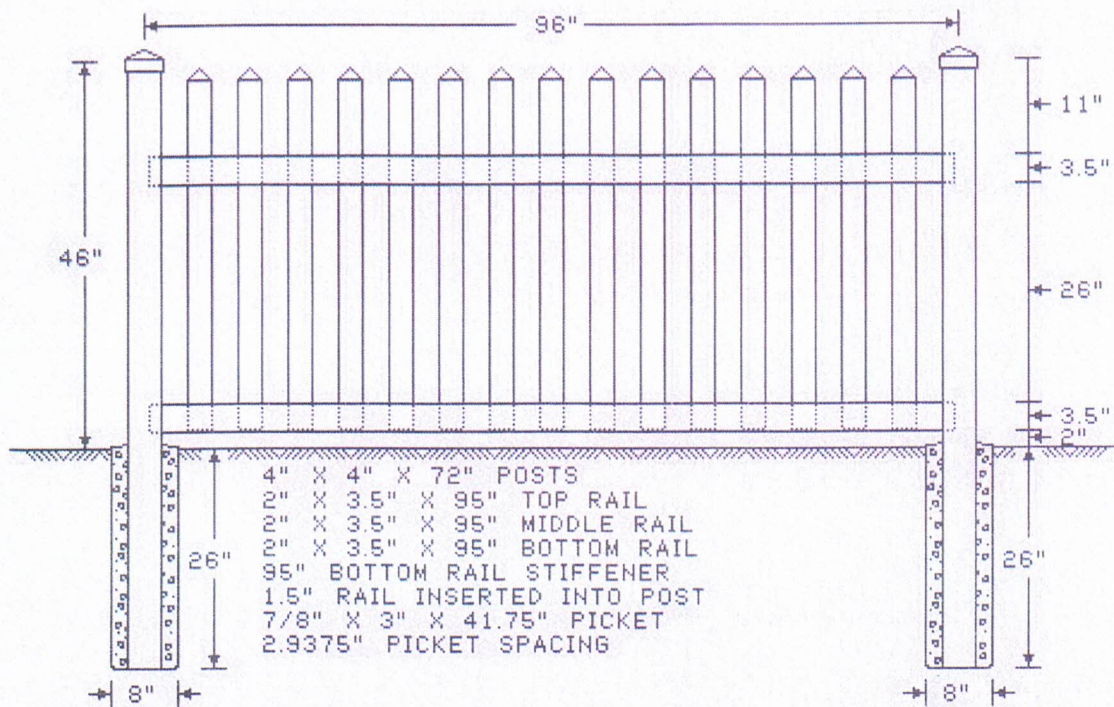

4' Dover Estate

DRAWN BY:	09/13/17	SCALE:	PAGE:
REVISED:	09/13/17	FILE:	1 of 1

R&S FENCE CO.
 210 NORTH 2ND STREET
 Dillsburg, PA 17019
 717-502-0942

3'6" Hanover Straight w/ Pointed Picket Caps

DRAWN BY: 09/14/17