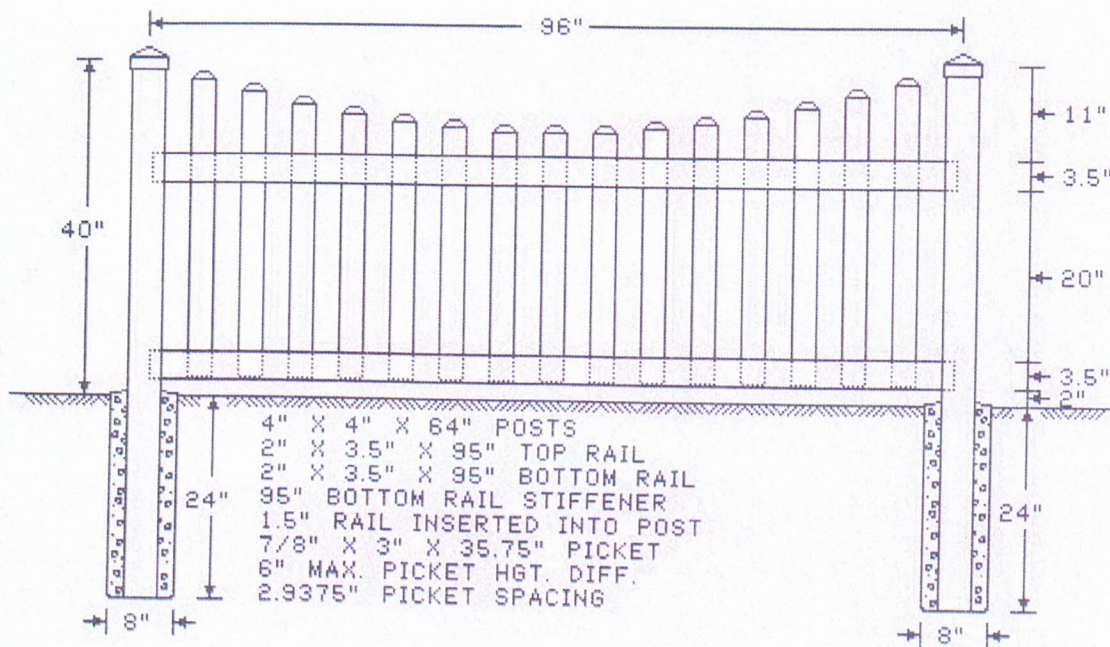

R&S FENCE CO.
210 NORTH 2ND STREET
DILLSBURG, PA 17019
717-502-0942

3' Hanover Concave

DRAWN BY: 09/13/17
REVISED: 09/13/17

SCALE:
FILE:

PAGE:
1 of 1