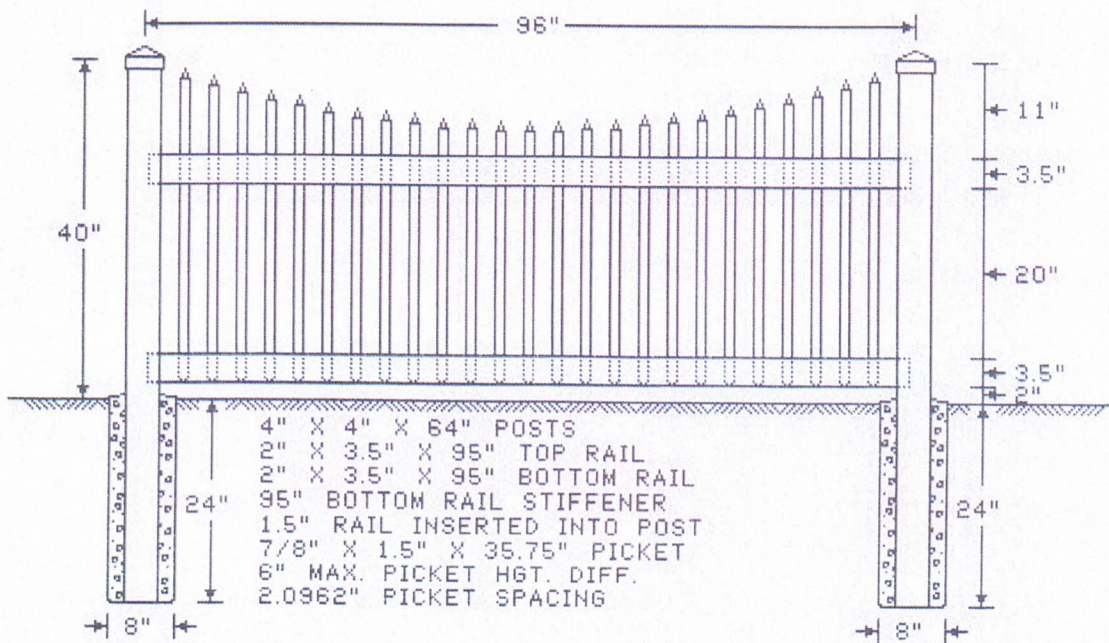

R&S FENCE CO.
 210 NORTH 2ND STREET
 DILLSBURG, PA 17019
 717-502-0942

4' Dover Straight

DRAWN BY: 09/13/17

SCALE:

PAGE:

REVISED: 09/13/17

FILE:

1 of 1