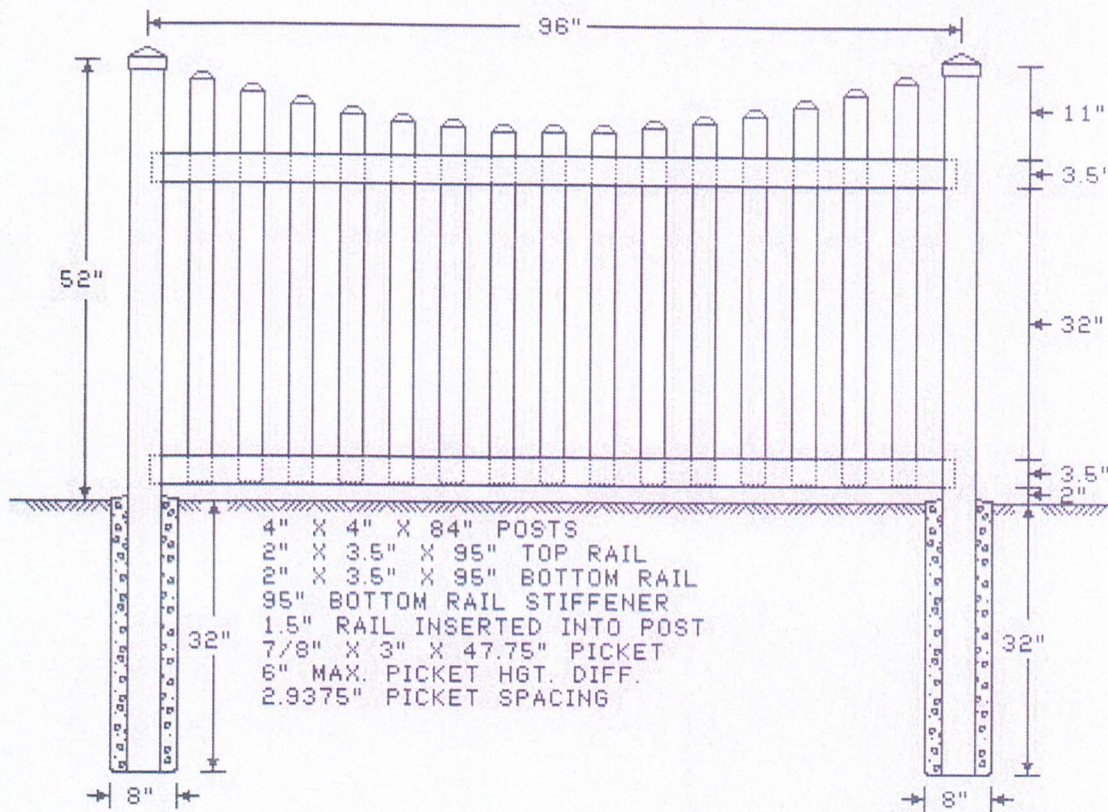

R&S FENCE CO.
210 NORTH 2ND STREET
DILLSBURG, PA 17019
717-502-0942

4' Hanover Concave

DRAWN BY: 09/13/17

SCALE:

PAGE:

REVISED: 09/13/17

FILE:

1 of 1