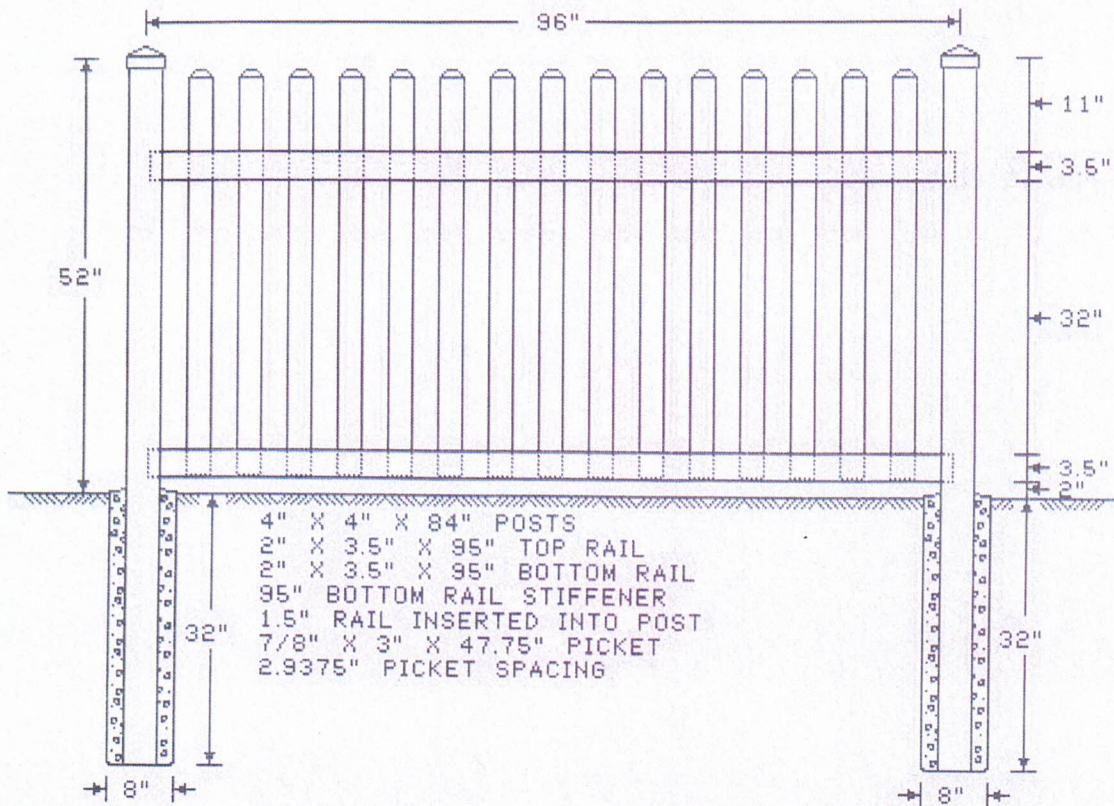

R&S FENCE CO.
210 NORTH 2ND STREET
DILLSBURG, PA 17019
717-502-0942

4' Hanover Straight

DRAWN BY: 09/13/17

SCALE:

PAGE:

REVISED: 09/13/17

FILE:

1 of 1