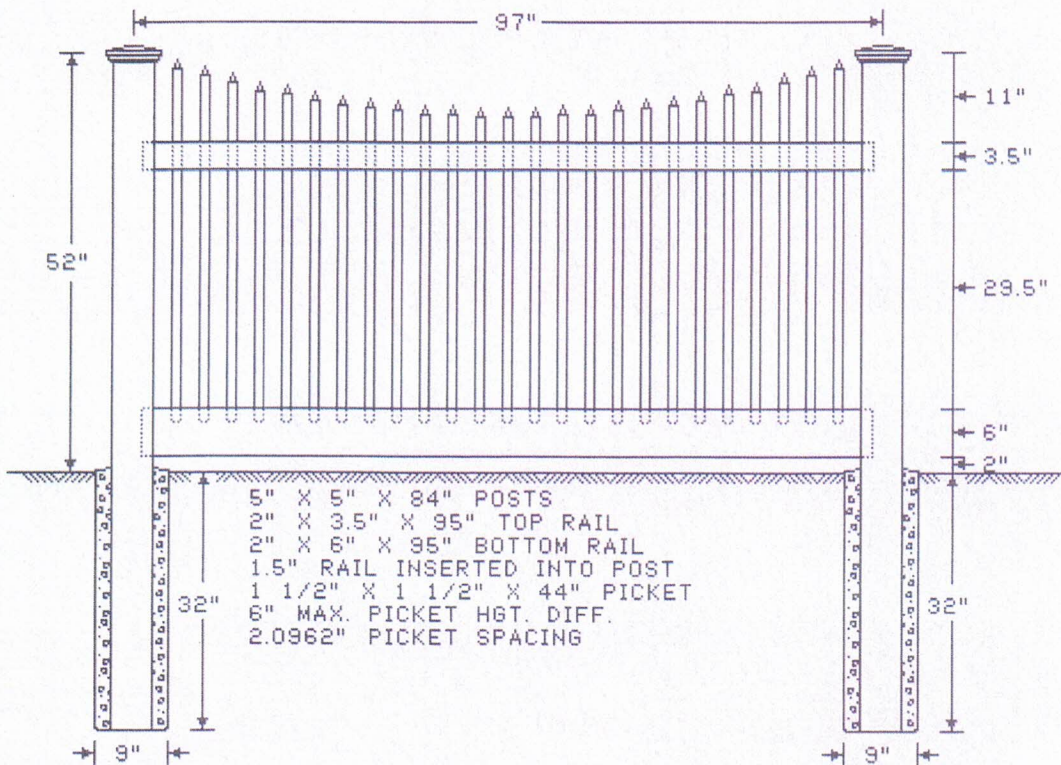

R&S FENCE CO.
210 NORTH 2ND STREET
DILLSBURG, PA 17019
717-502-0942

4' Dover (Oversized) White Concave 8'

DRAWN BY: 03/11/20

SCALE:

PAGE:

REVISED: 03/11/20

FILE:

1 of 1