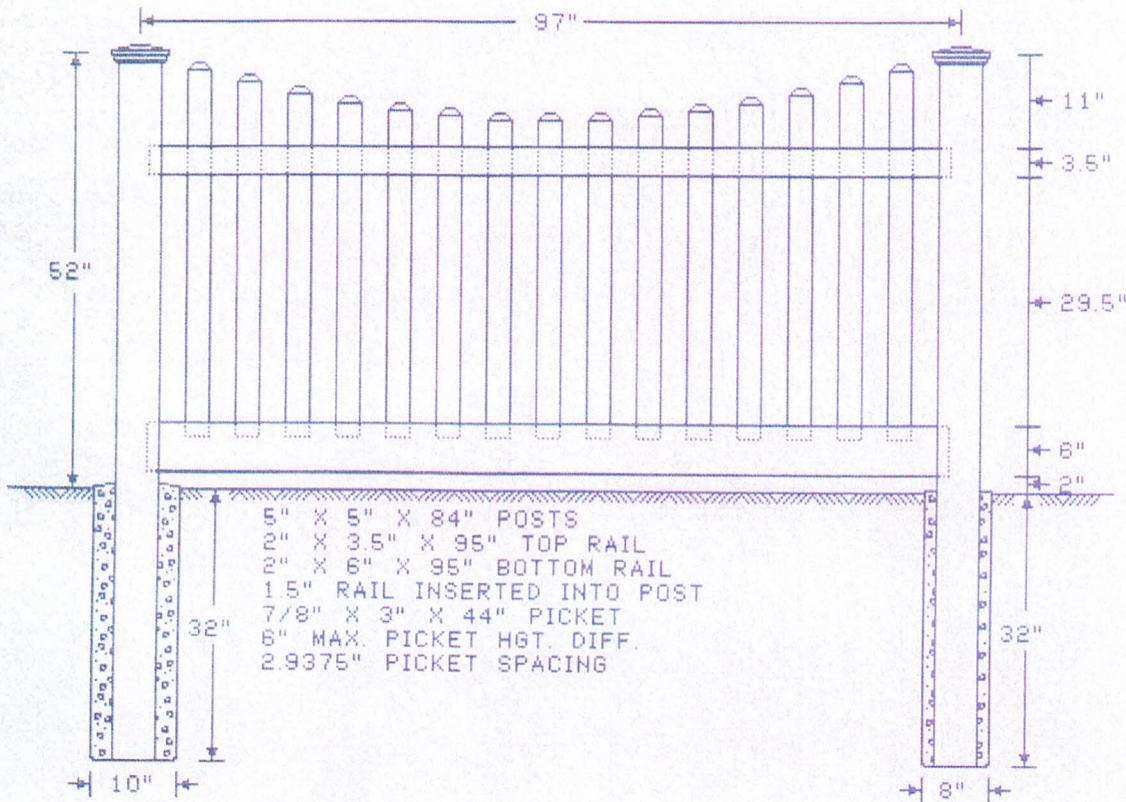

4' Hanover (Oversize) White Straight

DRAWN BY: 09/23/19	SCALE:	PAGE:
REVISED: 09/23/19	FILE:	1 of 1

R&S FENCE CO.
 210 NORTH 2ND STREET
 DILLSBURG, PA 17019
 717-502-0942

4' Hanover (Oversize) White Concave 8'