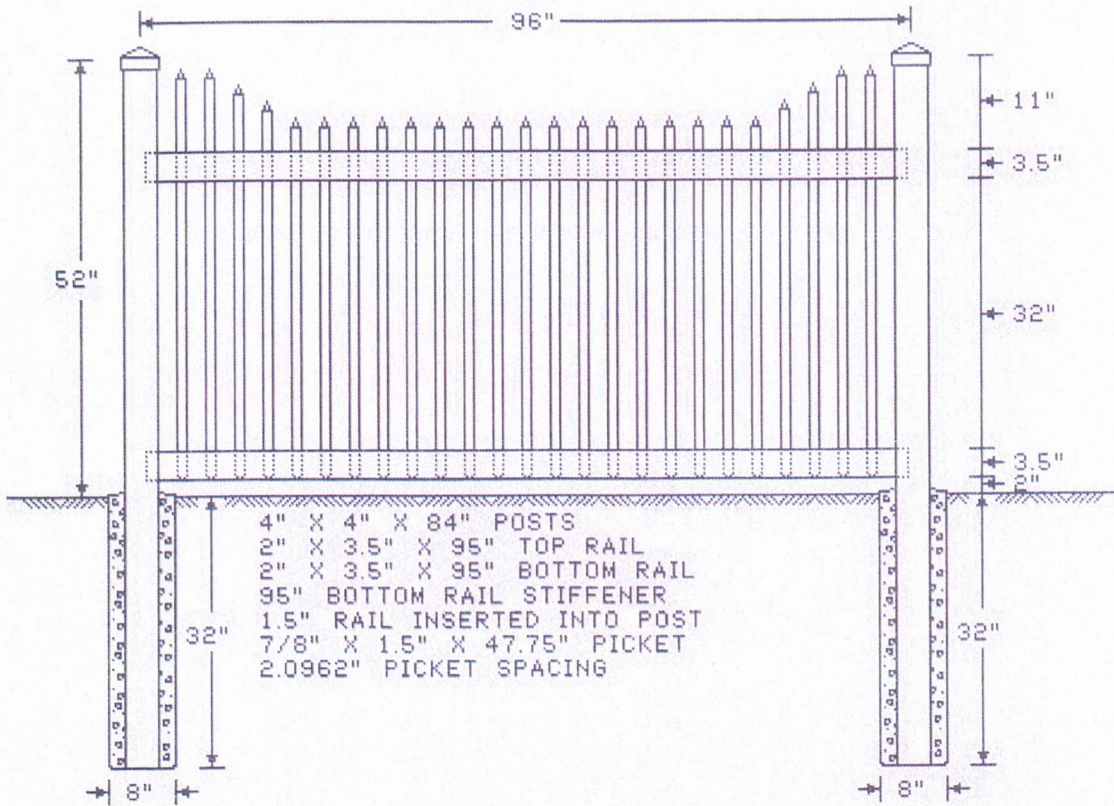

R&S FENCE CO.
210 NORTH 2ND STREET
DILLSBURG, PA 17019
717-502-0942

4' Dover Estate

DRAWN BY:	09/13/17	SCALE:	PAGE:
REVISED:	09/13/17	FILE:	1 of 1