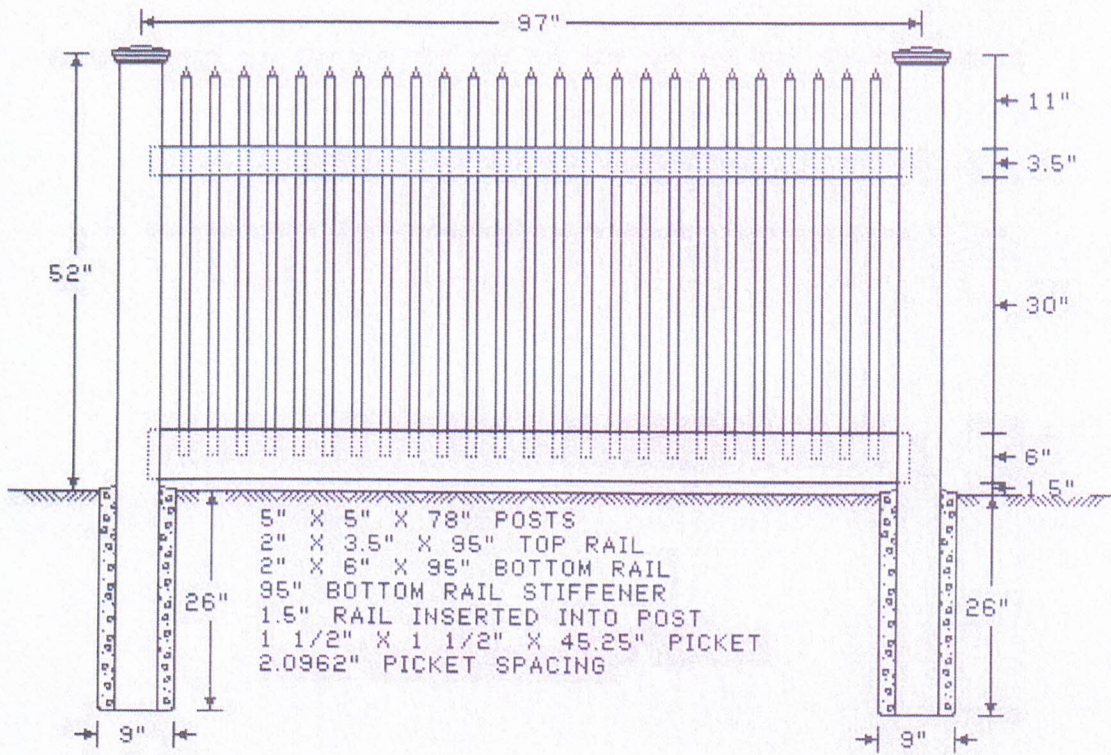

R&S FENCE CO.
210 NORTH 2ND STREET
DILLSBURG, PA 17019
717-502-0942

4' Dover (Oversized) White Straight 8'

DRAWN BY:	01/06/17	SCALE:	PAGE:
REVISED:	01/06/17	FILE:	1 of 1