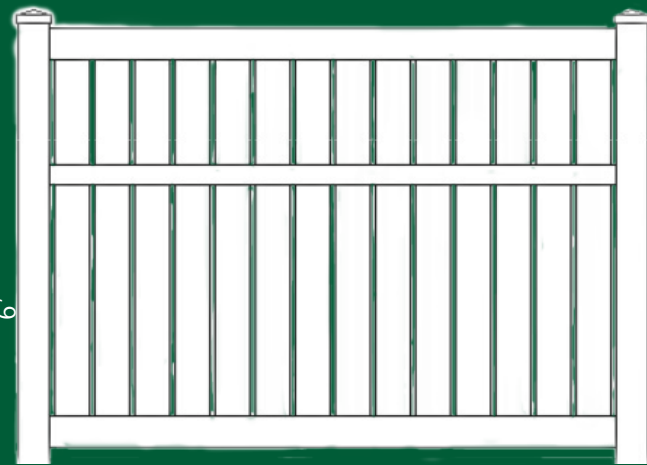

BOSTON SEMI-PRIVATE