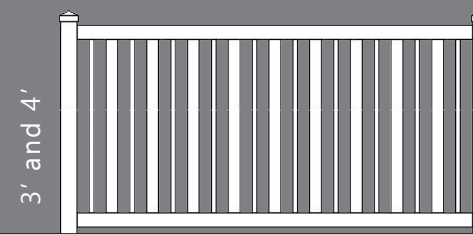

4 RAIL CROSSBUCK

white

tan

2 & 3 RAIL

4 RAIL

OPEN YOUR CAMERA APP AND SCAN TO SEE SHOP DRAWINGS

FORT MYERS

4'
5'
&
6'