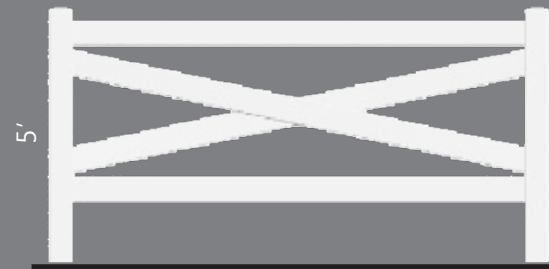

Self-Closing Stainless Steel Gate Hinge

Scan here to get more gate information and view tutorials.

Dover Concave Deluxe

Ask about our DELUXE upgrades!

Rail FENCES

3-Rail

Yard FENCES

Fort Myers

4 RAIL CROSSBUCK

white

tan

2 & 3 RAIL

4 RAIL

OPEN YOUR CAMERA APP AND SCAN TO SEE SHOP DRAWINGS

FORT MYERS

4'
5'
&
6'