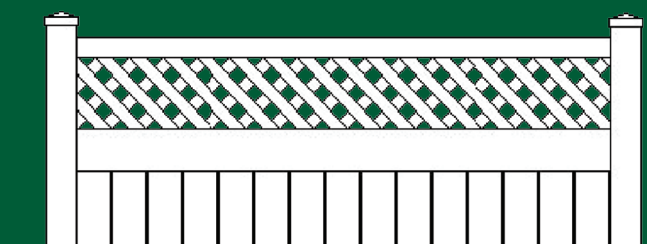

*5' and 6' heights include third rail similar to those shown above.

Privacy FENCES

Classic Privacy

New Orleans

OPEN YOUR CAMERA APP
AND SCAN TO SEE SHOP
DRAWINGS

Privacy FENCES

CLASSIC PRIVACY

white tan

New York Square Lattice

Gettysburg Straight

BOSTON SEMI-PRIVATE

GAINESVILLE SEMI-PRIVATE

Yorktown

Gettysburg Concave

Yorktown Hybrid
(Round Aluminum Spindles)

New Orleans