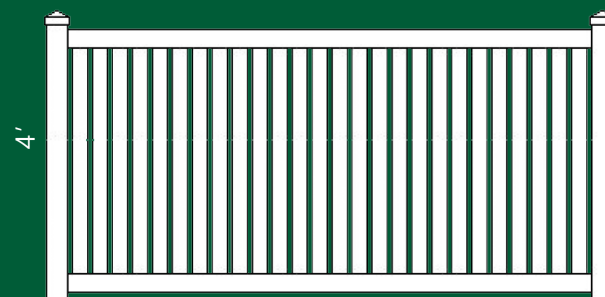

*5' and 6' heights include third rail similar to those shown above.

Privacy FENCES

Classic Privacy

New Orleans

OPEN YOUR CAMERA APP
AND SCAN TO SEE SHOP
DRAWINGS

Privacy FENCES

CLASSIC PRIVACY

white tan

4'
5'
&
6'

ACCENTS

Add an accent to a private or semi-private fence!

These fences offer privacy and security for your home or business. Keep all these great features, but make it unique and beautiful by adding one of our accents to the top.

New York Square Lattice

Gettysburg Straight

BOSTON SEMI-PRIVATE

GAINESVILLE SEMI-PRIVATE

Yorktown

Gettysburg Concave

Yorktown Hybrid
(Round Aluminum Spindles)

New Orleans