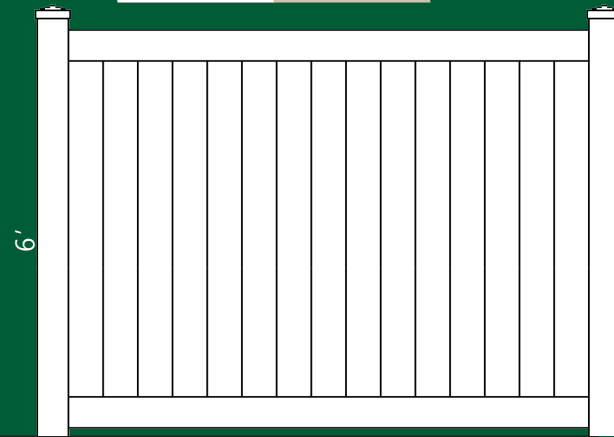

*5' and 6' heights include third rail similar to those shown above.

Privacy FENCES

Classic Privacy

New Orleans

OPEN YOUR CAMERA APP
AND SCAN TO SEE SHOP
DRAWINGS

Privacy FENCES

CLASSIC PRIVACY

white tan