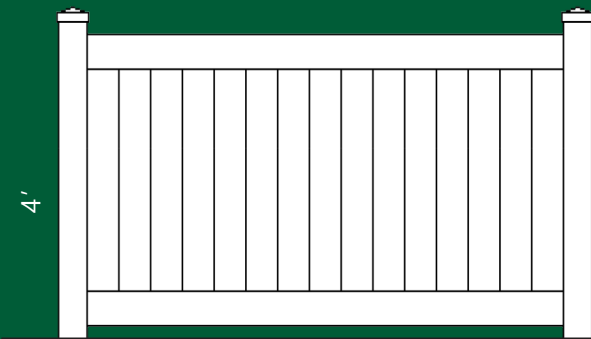

*5' and 6' heights include third rail similar to those shown above.

Privacy FENCES

Classic Privacy

New Orleans

OPEN YOUR CAMERA APP
AND SCAN TO SEE SHOP
DRAWINGS

Privacy FENCES

CLASSIC PRIVACY

white tan