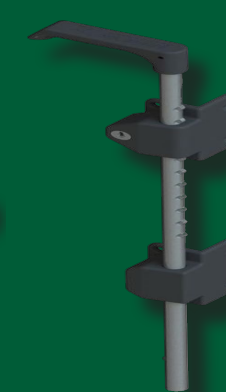

estate

4 1/2'
5
6

LATCHES

All Options are Self-Closing and Adjustable

ArmorLatch Magnetic Lever Handle Latch

Top Pull Magnetic Trident Latch

Stainless Steel Latch

Cane Bolt with Drop Rod

Self-Closing Stainless Steel Gate Hinge

Scan here to get more gate information and view tutorials.

Dover Concave Deluxe

Ask about our DELUXE upgrades!

Rail FENCES

3-Rail

Yard FENCES

Fort Myers