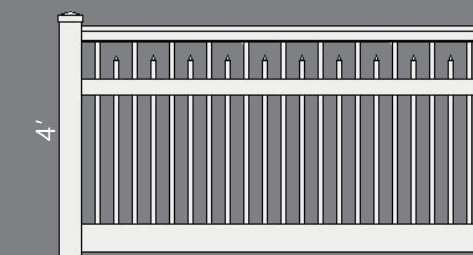

MANOR

4'
5'
&
6'