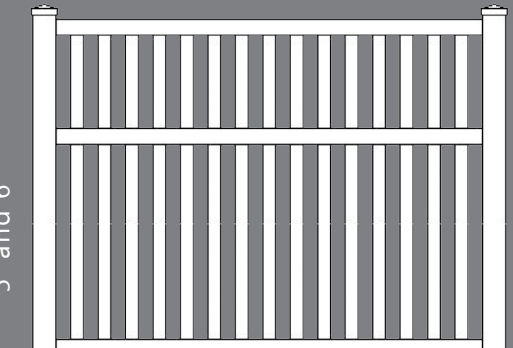

TAMPA

4'
5'
&
6'