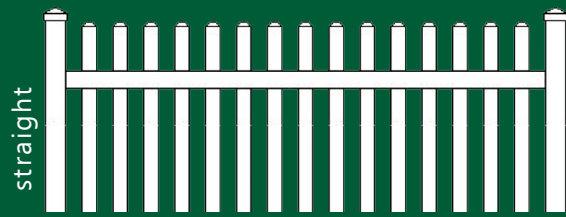

Gettysburg Concave and Dover

Picket FENCES

Hanover Concave

Dover Concave Deluxe

Post CAPS

Gate HARDWARE

white

tan

white

tan

HANOVER

straight

concave

convex

4 1/2'
5
6

POST CAPS