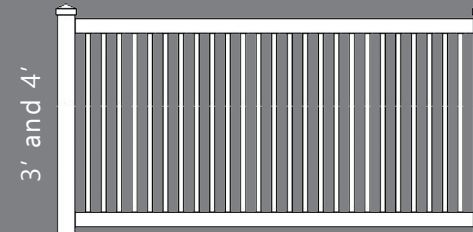

FORT BROOKE

4'
5'
&
6'