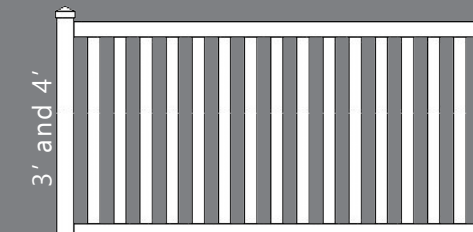

TAMPA

4'
5'
&
6'