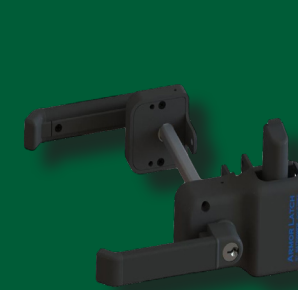

estate

4 1/2'
5
6

LATCHES

All Options are Self-Closing and Adjustable

ArmorLatch Magnetic Lever Handle Latch

Top Pull Magnetic Trident Latch

Stainless Steel Latch

Cane Bolt with Drop Rod

Self-Closing Stainless Steel Gate Hinge

Scan here to get more gate information and view tutorials.

Dover Concave Deluxe

Ask about our DELUXE upgrades!

Rail FENCES

3-Rail

Yard FENCES

Fort Myers