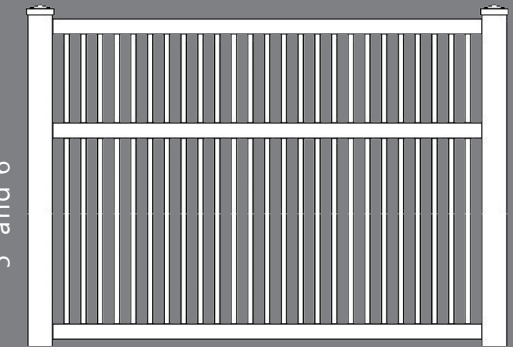

FORT BROOKE

4'
5'
&
6'