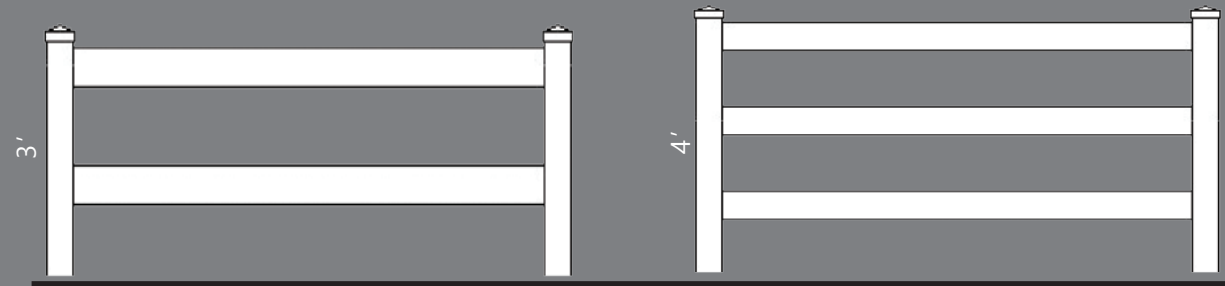

4 RAIL CROSSBUCK

white

tan

2 & 3 RAIL

4 RAIL

OPEN YOUR CAMERA APP AND SCAN TO SEE SHOP DRAWINGS

FORT MYERS

4'
5'
&
6'