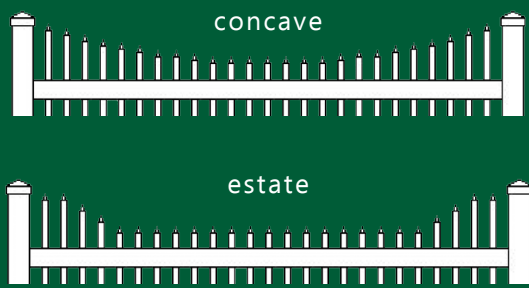

white

tan

HANOVER

straight

concave

convex

4 1/2'
5
6

POST CAPS

Available in 4" X 4" and 5" X 5"

Flat

New England

Dog Eared

Pointed Picket

DOVER

straight

concave

estate

4 1/2'
5
6

LATCHES

All Options are Self-Closing and Adjustable

ArmorLatch Magnetic Lever Handle Latch

Top Pull Magnetic Trident Latch

Stainless Steel Latch

Cane Bolt with Drop Rod