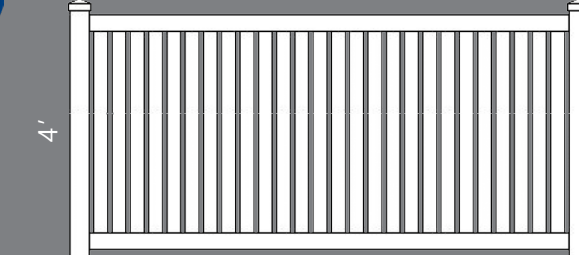

GAINESVILLE

4'
5' *
&
6' *

*5' and 6' heights include third rail similar to those shown above.