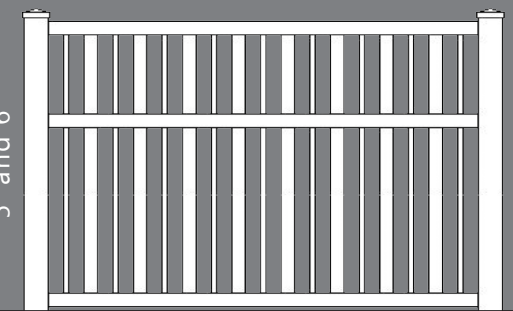

4 RAIL CROSSBUCK

white

tan

2 & 3 RAIL

4 RAIL

OPEN YOUR CAMERA APP AND SCAN TO SEE SHOP DRAWINGS

FORT MYERS

4'
5'
&
6'

*5' and 6' heights include third rail similar to those shown above.

Privacy FENCES

Classic Privacy

New Orleans

OPEN YOUR CAMERA APP
AND SCAN TO SEE SHOP
DRAWINGS

Privacy FENCES

CLASSIC PRIVACY

white tan