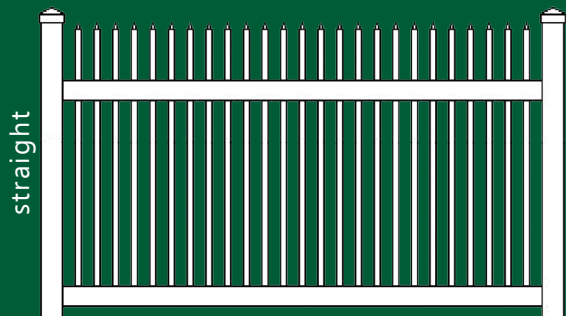

Available in 4" X 4" and 5" X 5"

Flat

New England

Dog Eared

Pointed Picket

DOVER

straight

concave

estate

4 1/2'
5
6

LATCHES

All Options are Self-Closing and Adjustable

ArmorLatch Magnetic Lever Handle Latch

Top Pull Magnetic Trident Latch

Stainless Steel Latch

Cane Bolt with Drop Rod