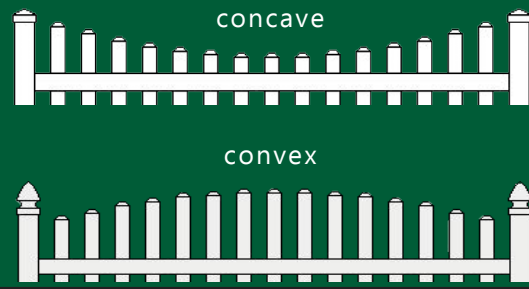

Gettysburg Concave and Dover

Picket FENCES

Hanover Concave

Dover Concave Deluxe

Post CAPS

Gate HARDWARE

white

tan

white

tan

HANOVER

straight

concave

convex

4 1/2'
5
6

POST CAPS