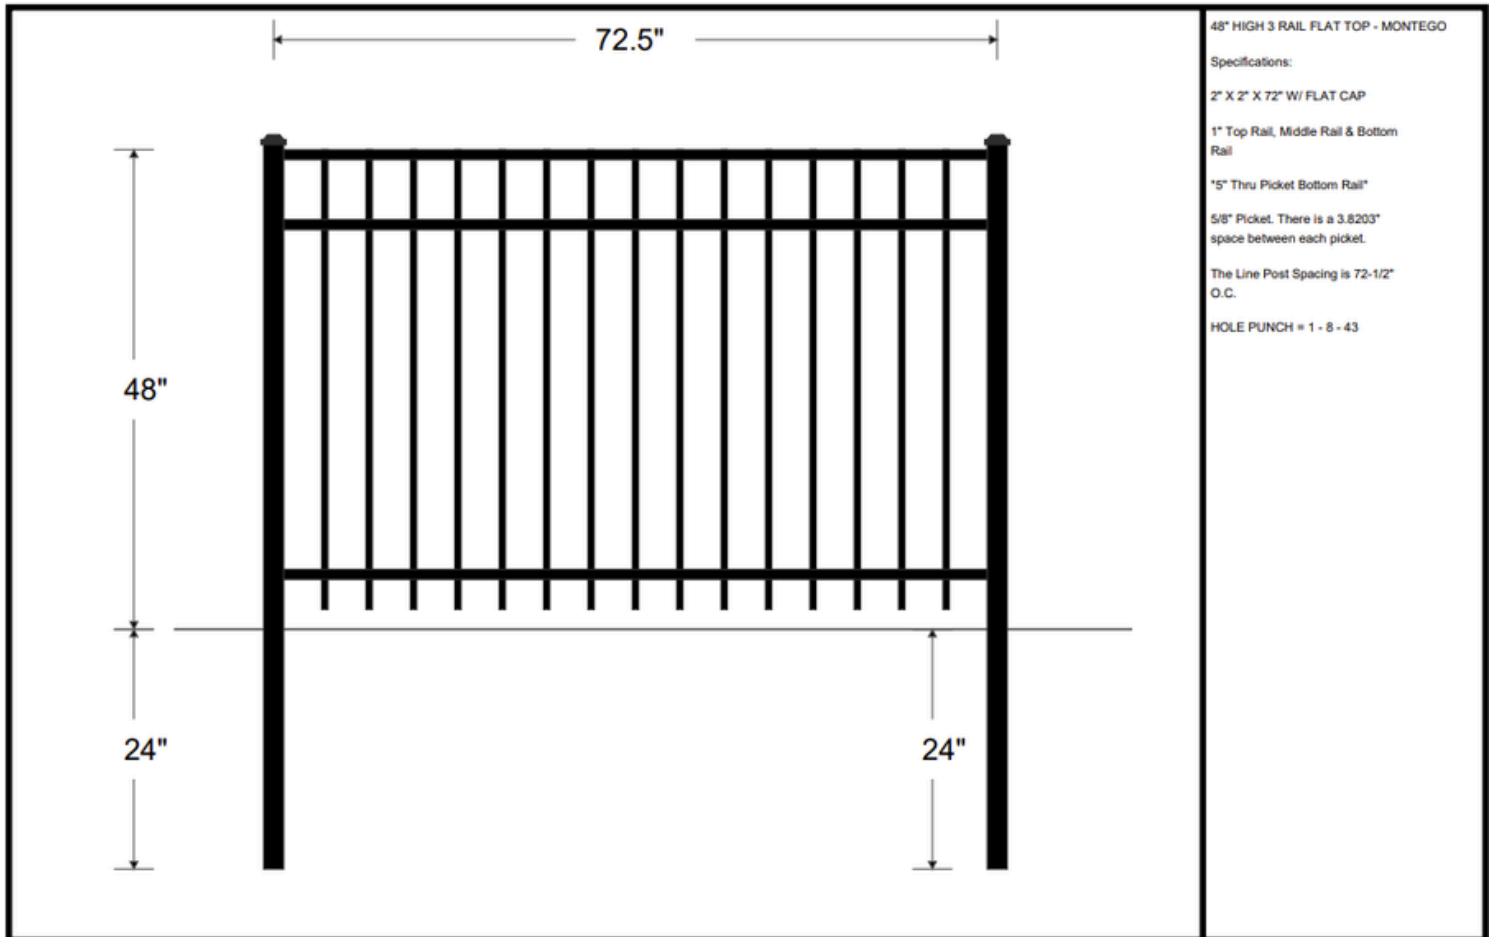

Price: \$\$

R&S
FENCE & RAILING SUPPLY

Montego

R&S ALUMINUM FENCE

Display Height: 48" High

Available Section Widths: 6'

Color Options: Black/Bronze

Picket Space: 3.75"

Posts: 2" sq.

IN STOCK

Price: \$\$

R&S
FENCE & RAILING SUPPLY

Montego

R&S ALUMINUM FENCE

Display Height: 54" High

Available Section Widths: 6'

Color Options: Black/Bronze

Picket Space: 3.75"

Posts: 2" sq.

IN STOCK

48" HIGH 3 RAIL FLAT TOP - MONTEGO

Specifications:

2" X 2" X 72" W/ FLAT CAP

1" Top Rail, Middle Rail & Bottom Rail

15" Thru Picket Bottom Rail*

5/8" Picket. There is a 3.8203" space between each picket.

The Line Post Spacing is 72-1/2" O.C.

HOLE PUNCH = 1 - 8 - 43

R&S FENCE & RAILING SUPPLY
 940 YORK ROAD
 DILLSBURG, PA 17019
 717-502-0942