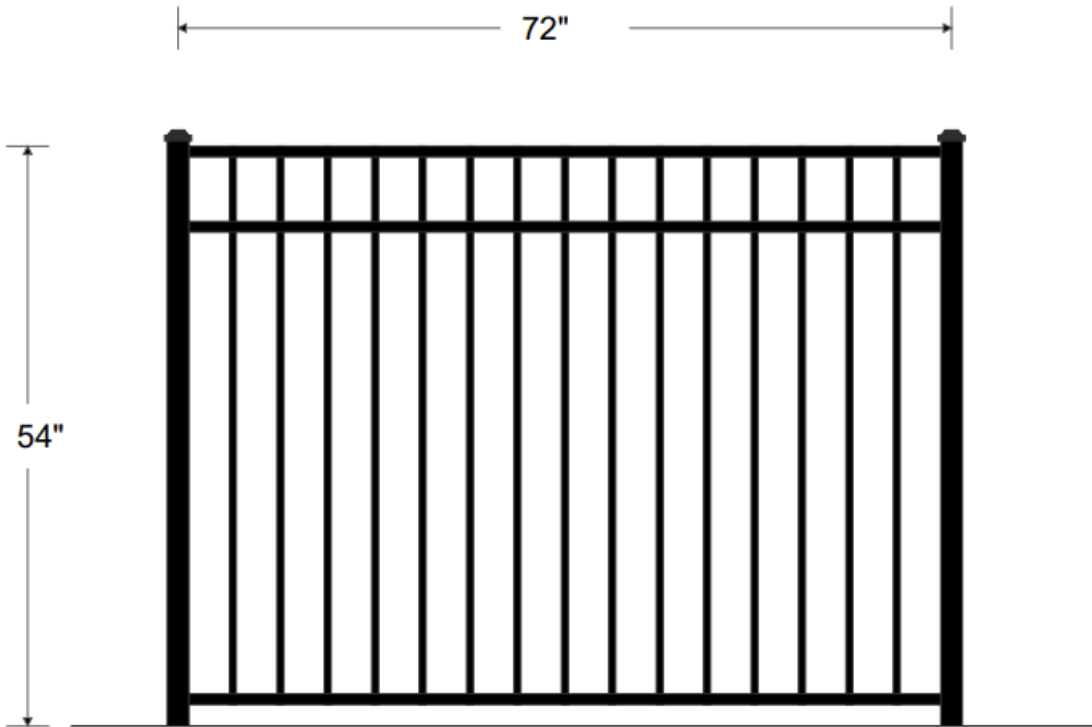

(POOL COMPLIANT)

Specifications:

2" SQ POST WITH FLAT CAP

1" TOP RAIL

1" BOTTOM RAIL

5/8" Picket with 3.8203" space between each picket

Includes Short Pickets w/ Pressed Spear Point

POST HOLE PUNCH MEASURING FROM THE TOP OF POST = 1" - 8" - 54"

The Line Post Spacing is 72-1/2" O.C.

R&S FENCE & RAILING SUPPLY
940 YORK ROAD
DILLSBURG, PA 17019
717-502-0942

AS5472MON [COLOR]

54" HIGH MONTEGO ALUMINUM FENCE

Drawn: JR 6/18/2025
File: Montego 54X6